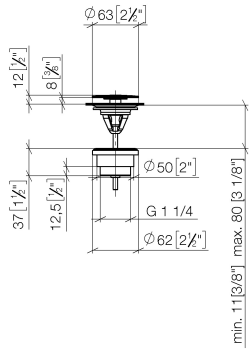

Basin Waste without press-closing 1 1/4" - Brushed Platinum

IMO

10 126 970

Fits: IMO, LULU, MADISON, MEM, TARA,
CL.1, LISSÉ, VAIA, META, CYO

	Brushed Platinum	10 126 970-06
	Chrome	10 126 970-00
	Platinum	10 126 970-08
	Durabress (23kt Gold)	10 126 970-09
	Dark Chrome	10 126 970-19
	Light Gold	10 126 970-26
	Brushed Light Gold	10 126 970-27
	Brushed Durabress (23kt Gold)	10 126 970-28
	Matte Black	10 126 970-33
	Brushed Bronze	10 126 970-42
	Brushed Champagne (22kt Gold)	10 126 970-46
	Champagne (22kt Gold)	10 126 970-47
	Brushed Chrome	10 126 970-93
	Brushed Dark Platinum	10 126 970-99

Basin Waste without press-closing 1 1/4" - Brushed Platinum

IMO

10 126 970

Only suitable for sinks without an overflow.

10 126 970

mm [inches]

10 126 970

Parts for other finishes can be found here: [Chrome](#)

Spare parts list

No.	Item Number	Name	Quantity used	Delivery time
1	09 31 20 097-06	plug	1	10
2	09 30 30 179 90	screw	1	2
3	09 11 01 038-06	cup	1	10
4	09 14 05 061 90	seal	1	2
5	09 14 03 153 90	seal	1	2
6	09 11 10 156-06	connection	1	10