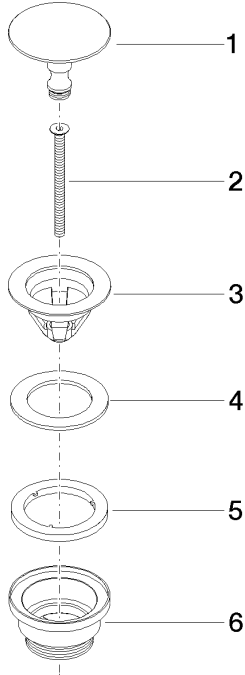

Basin Waste without press-closing 1 1/4" - Brushed Platinum

IMO

10 126 970

Fits: IMO, LULU, MADISON, MEM, TARA,
CL.1, LISSÉ, VAIA, META, CYO

	Brushed Platinum	10 126 970-06
	Chrome	10 126 970-00
	Platinum	10 126 970-08
	Durabress (23kt Gold)	10 126 970-09
	Dark Chrome	10 126 970-19
	Light Gold	10 126 970-26
	Brushed Light Gold	10 126 970-27
	Brushed Durabress (23kt Gold)	10 126 970-28
	Matte Black	10 126 970-33
	Brushed Bronze	10 126 970-42
	Brushed Champagne (22kt Gold)	10 126 970-46
	Champagne (22kt Gold)	10 126 970-47
	Brushed Chrome	10 126 970-93
	Brushed Dark Platinum	10 126 970-99

Basin Waste without press-closing 1 1/4" - Brushed Platinum

IMO

10 126 970

Only suitable for sinks without an overflow.

10 126 970

mm [inches]

10 126 970

Parts for other finishes can be found here: [Chrome](#)

Spare parts list

No.	Item Number	Name	Quantity used	Delivery time
1	09 31 20 097-06	plug	1	10
2	09 30 30 179 90	screw	1	2
3	09 11 01 038-06	cup	1	10
4	09 14 05 061 90	seal	1	2
5	09 14 03 153 90	seal	1	2
6	09 11 10 156-06	connection	1	10